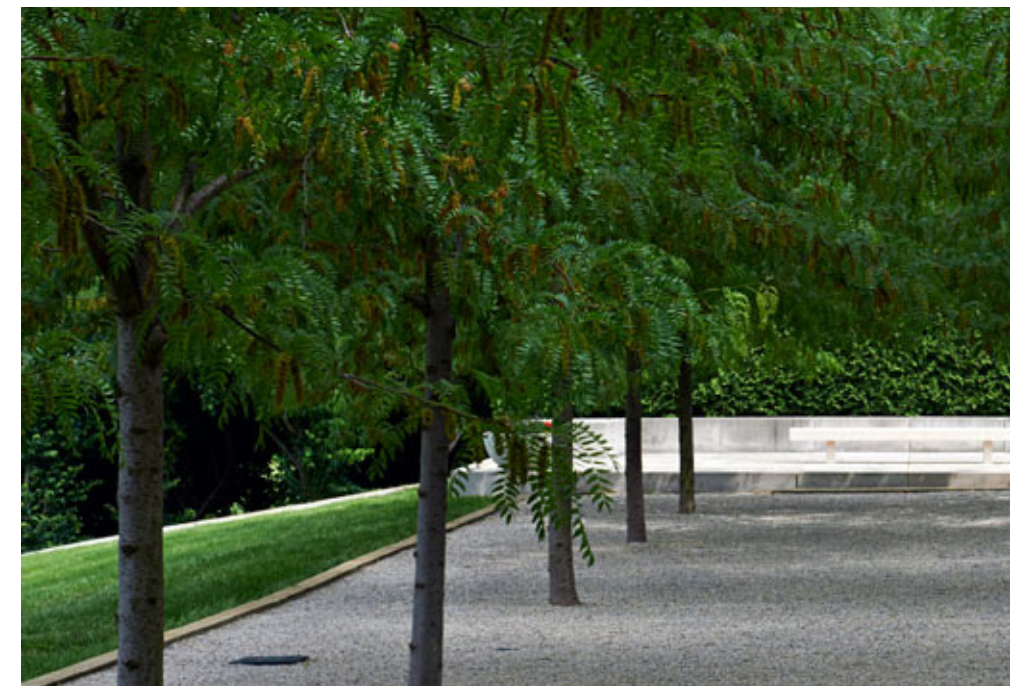

*Bosque Over Suspended Slab*

*Seating Lawn with Views to Washington Channel*

*Stepped Seating*

Granite Paving

Serviceberry (*Amelanchier arborea*) in fall

Honeylocust (*Gleditsia triacanthos*)

Carderock Retaining Wall

Serviceberry (*Amelanchier arborea*)

Prairie dropseed (*Sporobolus heterolepis*)

Honeylocust Bosque and Flexible Seating

Bioretention planting

Dwarf fothergilla (*Fothergilla gardenii*)